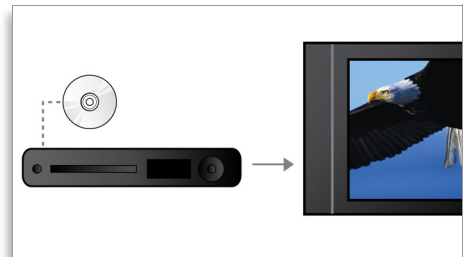

Plays it all

Play virtually any disc you want - whether they are CDs, (S)VCDs, DVDs, DVD+R, DVD-R, DVD+RW, DVD-RW or DVD+R DL. Experience unbeatable flexibility and the convenience of playing all your discs on the one device.